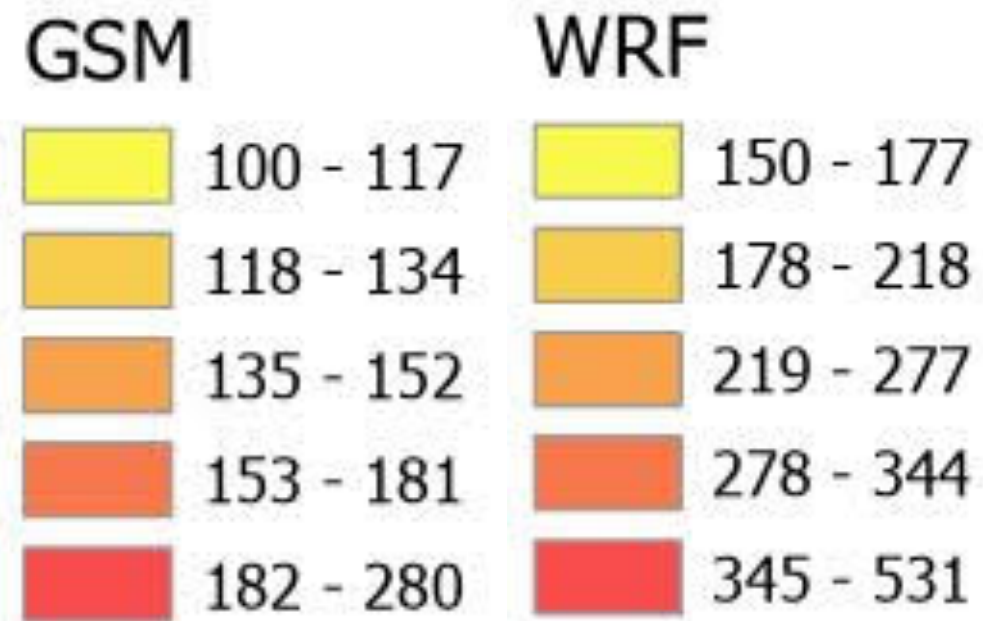

We would like to highlight the additional barangays included in the listing caused by the slight northwestward deflection of the track of TS Auring. However, despite the slight change of track, LGUs in the previous advisory should continue vigilant monitoring and initiate appropriate measures against the possible impacts of TS Auring.

Track of Tropical Storm "AURING" {DUJUAN}

CUMULATIVE GSM 120- AND WRF 72-HR RAINFALL DATA AS OF 8PM 20 FEB 2021

Cumulative

*Rainfall in mm

MERGED 8PM 20 FEB 2021 GSM 120- AND WRF 72-HR RAINFALL DATA

*Rainfall in mm

LIST OF PROVINCES SUSCEPTIBLE TO LANDSLIDE AND FLOOD AS OF 8PM FEB 20, 2021

METROPOLITAN MANILA (NCR)	No. of Barangay
Muntinlupa	2
Total	2

CAGAYAN VALLEY (REGION II)	No. of Barangay
Cagayan	230
Isabela	205
Nueva Vizcaya	190
Quirino	6
Total	631