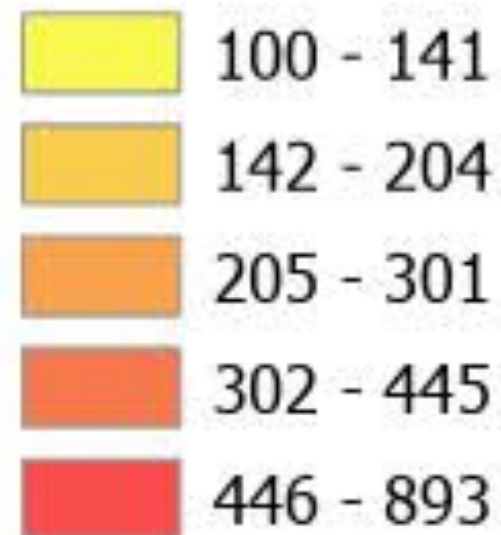

CUMULATIVE GSM 120- AND WRF 72-HR RAINFALL DATA AS OF 8PM 20 FEB 2021

Cumulative

*Rainfall in mm