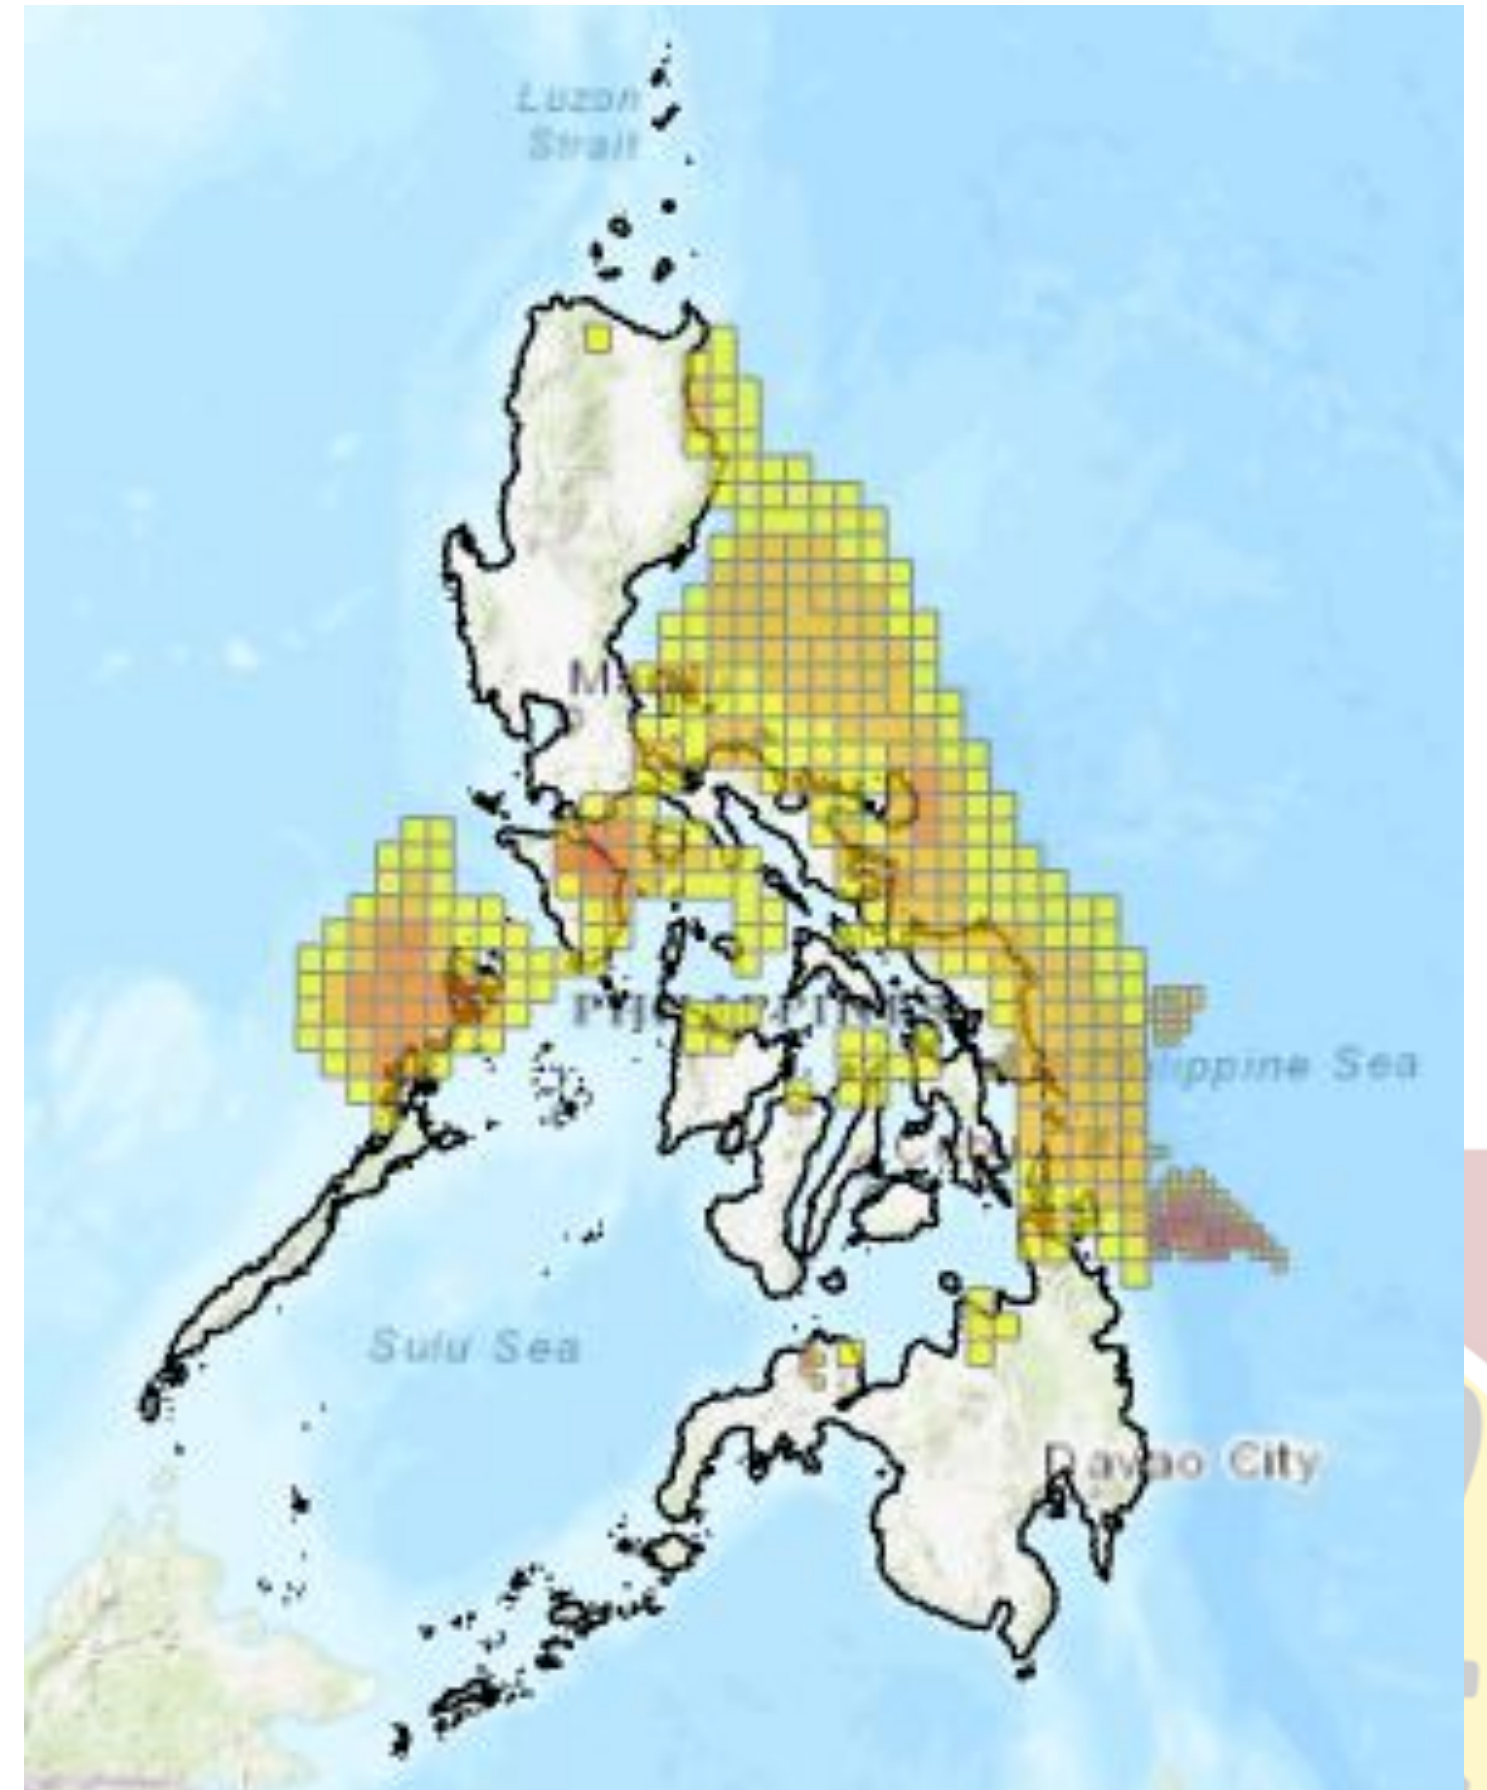

**MGB GEOHAZARD
ADVISORY NO. 2
FOR TROPICAL
STORM “AURING”**

GEOHAZARD ADVISORY NO. 2 FOR TROPICAL STORM “AURING”

Since its activation last February 17, 2021, the Mines and Geosciences Bureau Central and Regional Offices’ 24/7 Geohazards Operation Centers are continuously monitoring and reporting any flood and landslide incidents within their jurisdiction. Additionally, actual on-ground weather conditions were also noted to validate the previously generated barangay listings.

We would like to highlight the additional barangays included in the listing caused by the slight northwestward deflection of the track of TS Auring. However, despite the slight change of track, LGUs in the previous advisory should continue vigilant monitoring and initiate appropriate measures against the possible impacts of TS Auring.

LIST OF PROVINCES SUSCEPTIBLE TO LANDSLIDE AND FLOOD AS OF 8PM FEB 20, 2021

METROPOLITAN MANILA (NCR)	No. of Barangay
Muntinlupa	2
Total	2

CAGAYAN VALLEY (REGION II)	No. of Barangay
Cagayan	230
Isabela	205
Nueva Vizcaya	190
Quirino	6
Total	631