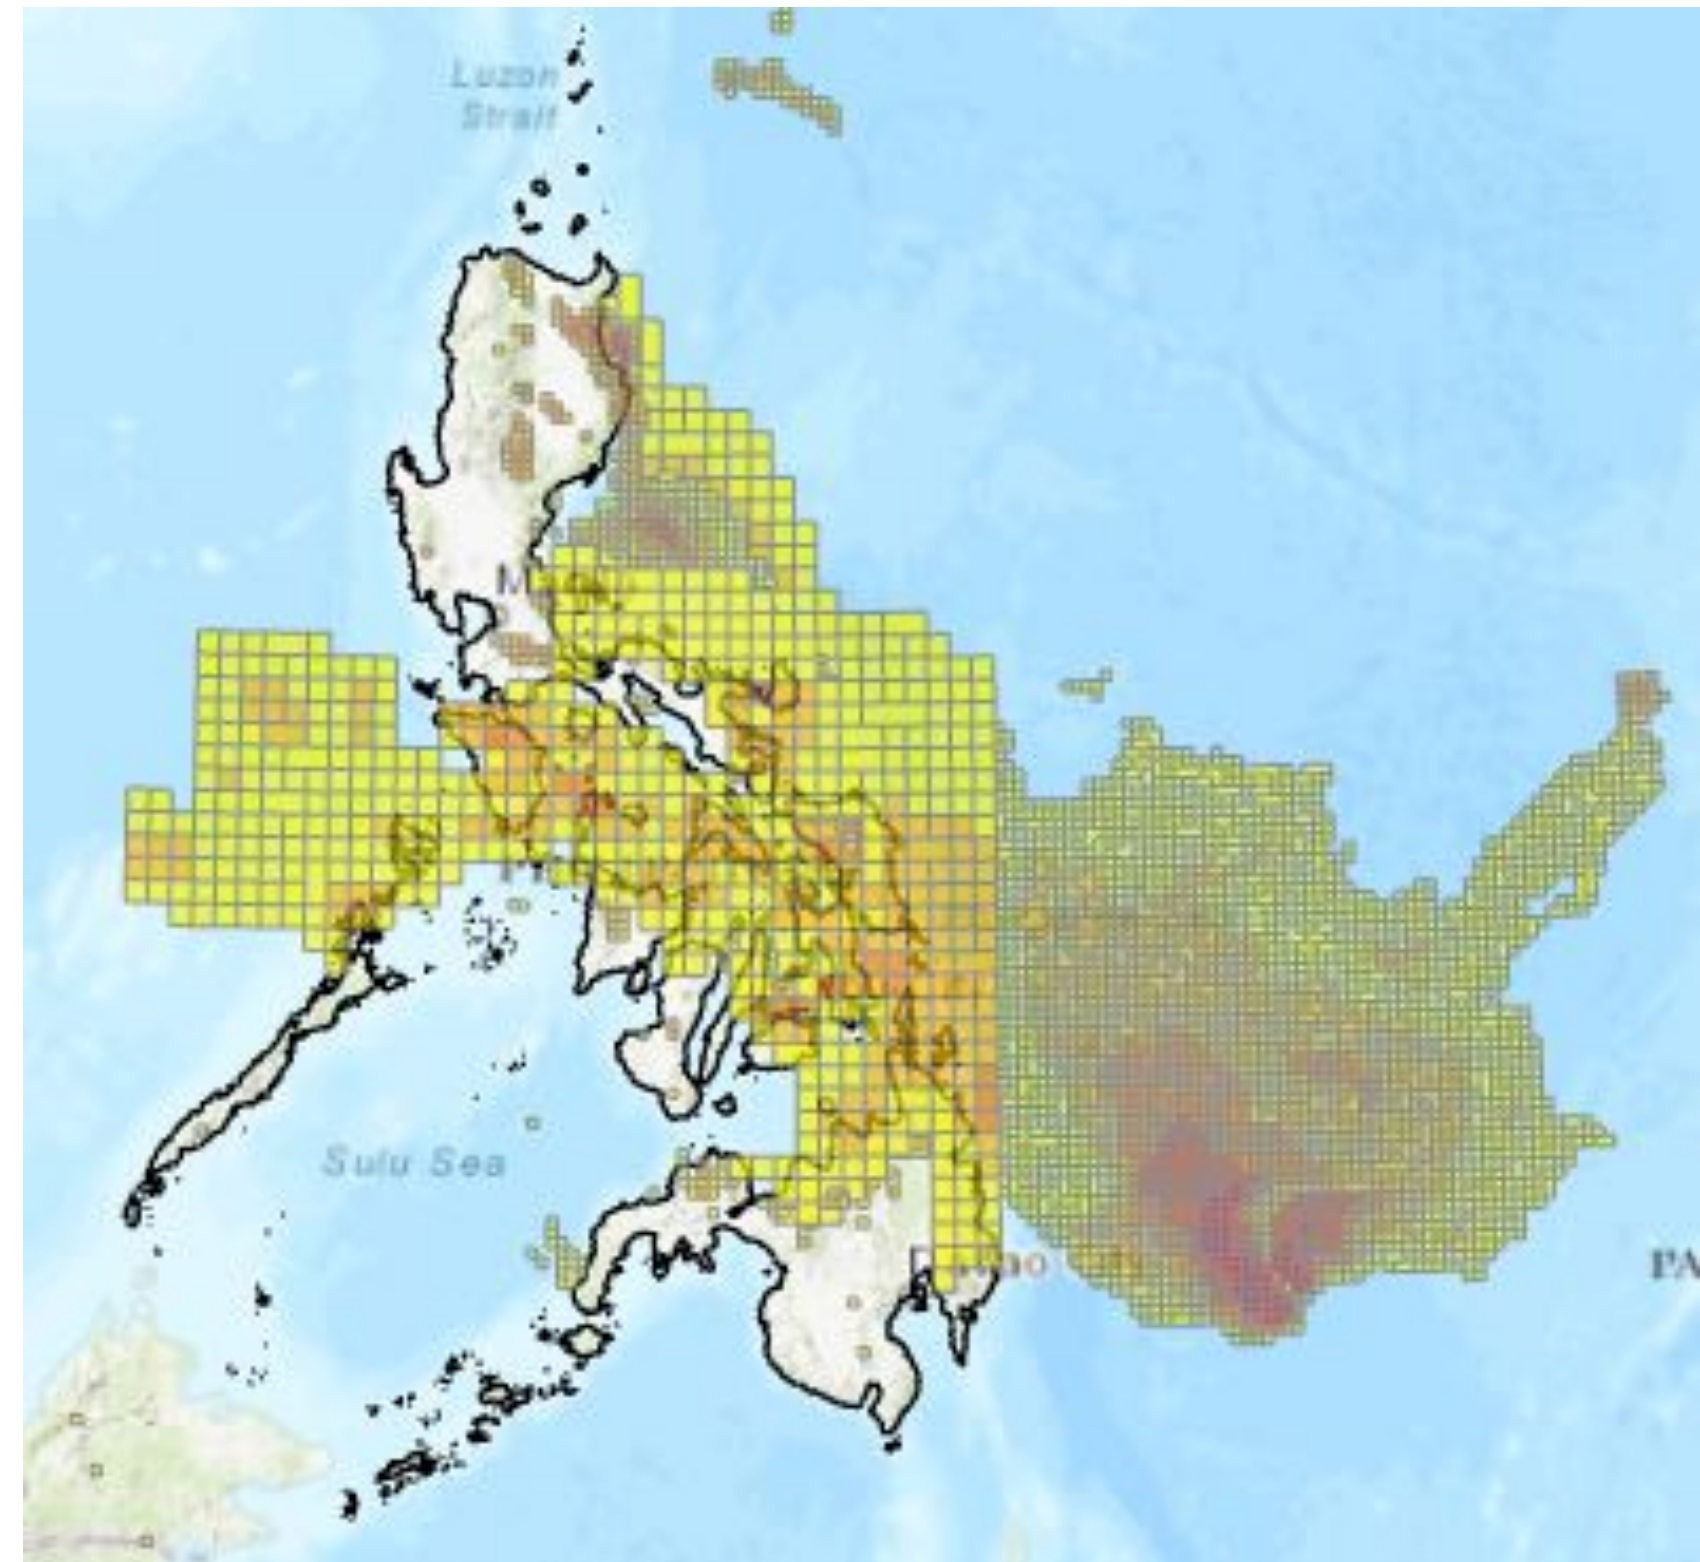

CUMULATIVE GSM 120- AND WRF 72-HR RAINFALL DATA AS OF 8PM 20 FEB 2021

Cumulative

*Rainfall in mm