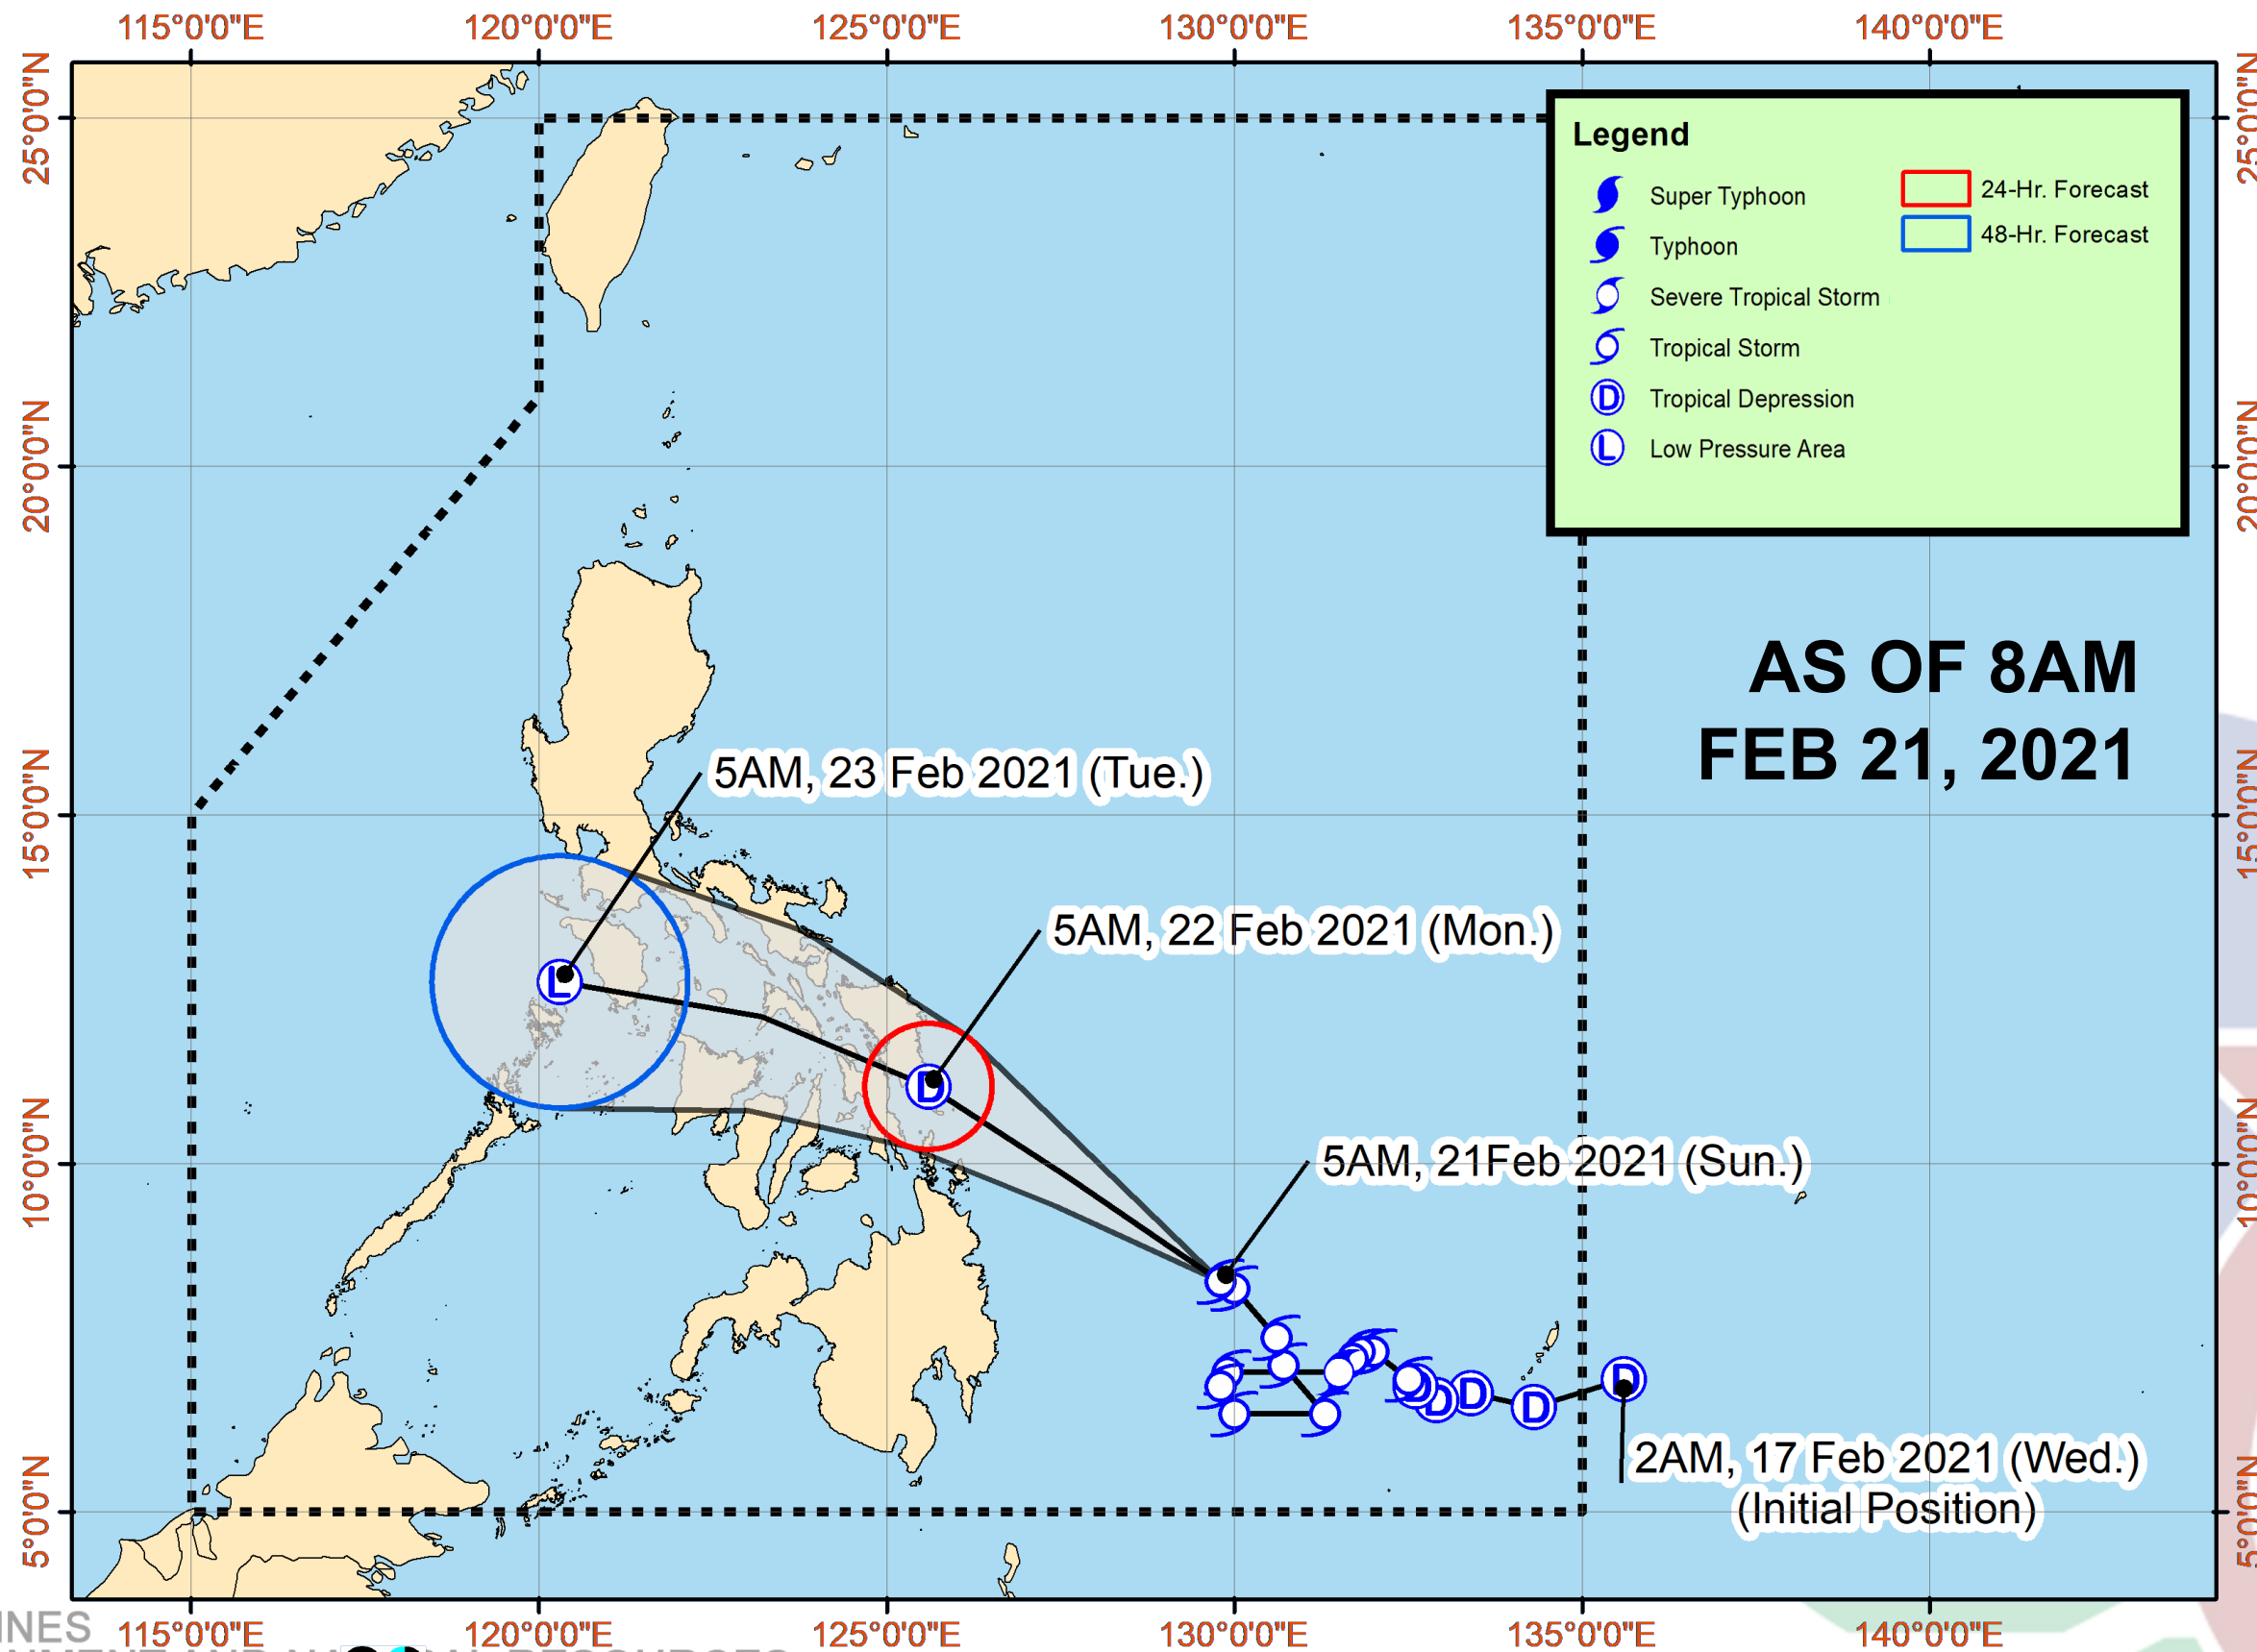

Track of Tropical Storm "AURING" {DUJUAN}